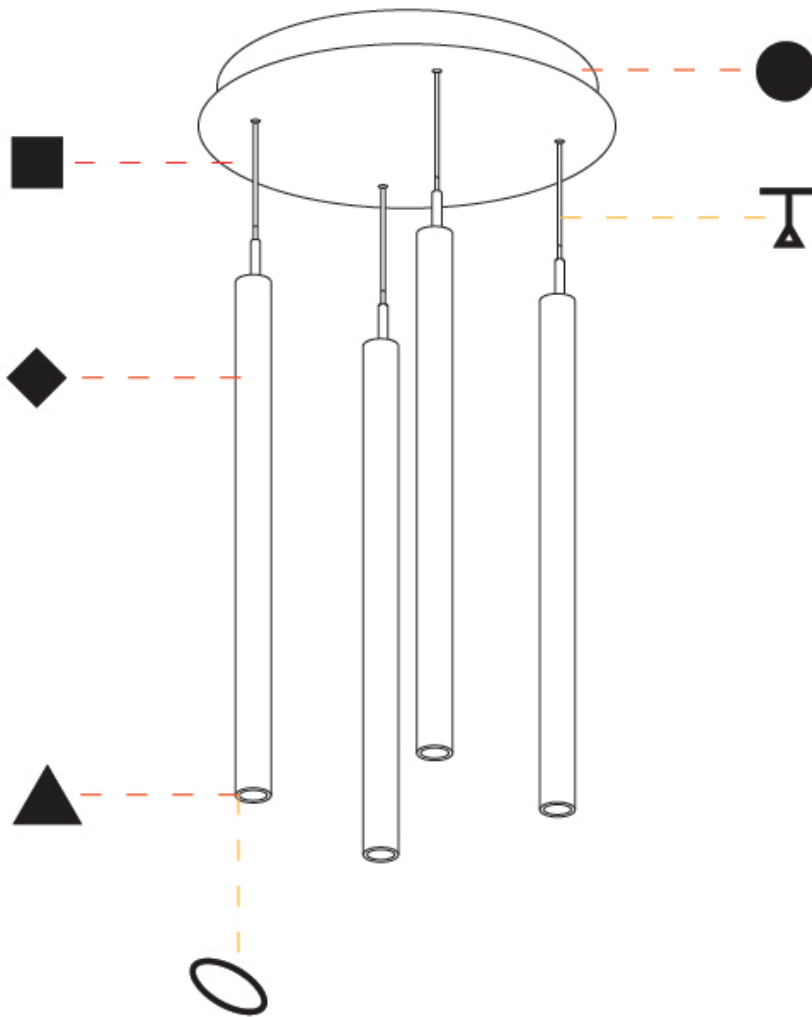

G-MINI ROUND HANGOVER SUSPENSION

A300628-

PROJECT	_____
TYPE	_____
SPECIFIER	_____
QUANTITY	_____
DATE	_____

A